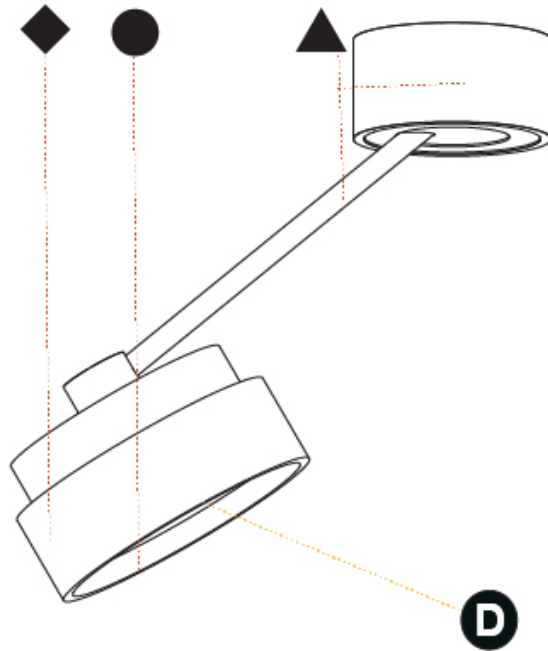

SIGN DIVA DANCER SUSPENSION

A300037-

PROJECT
TYPE
SPECIFIER
QUANTITY
DATE