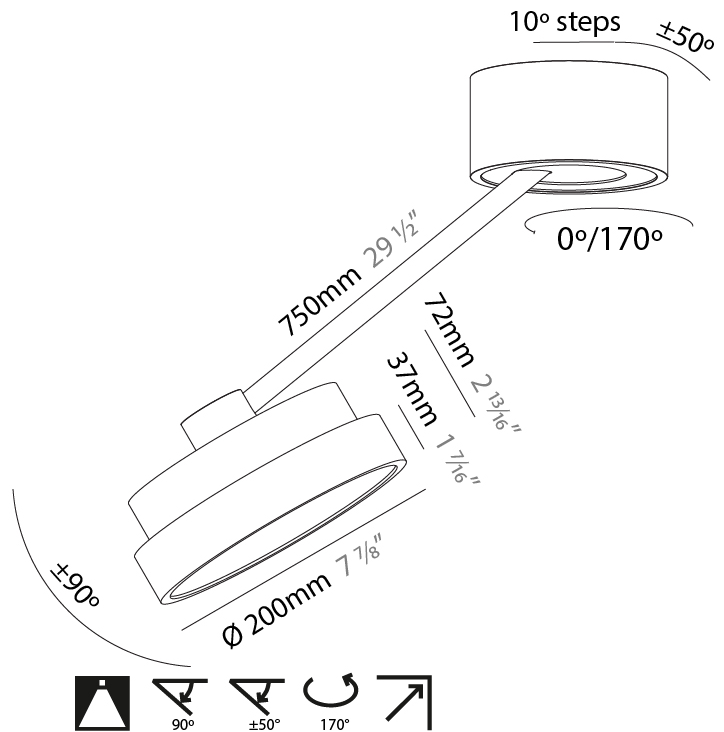

GENERAL

Series: Sign Diva Dancer
Subseries: Sign Diva Dancer Korona
Brand: Prolicht
Division: Architectural
Mounting Type: Suspension
Mounting Location: Ceiling
Subcategory: Pendant

PHYSICAL

Shape: Round
Diameter (mm): 200
Diameter (in): 7 7/8
Height (mm): 870
Depth (mm): 86
Height (in): 34 1/4
Depth (in): 3 3/8
Light Distribution: Adjustable / Direct
Weight (kg): 2.09
Weight (lbs): 4.607
Diffuser: PMMA - Opal / Micro-Prism / Sparkling Secret / Vintage Industrial
Fixture Finish: SSR / BKV / CWI / CRY / HAB / UFT / ITA / RUA / FTG / MYG / LOD / PUS / FRO / FUP / KIA / POP / BLS / SPG / MEY / GOH / GUM / CHC / COM / ABZ / JAG / OBR / MOS / ROR
Fixture Material: Extruded Aluminum / Steel

ELECTRICAL

Lamp Type: LED (Zhaga Standard)
Input Wattage (W): 11
Total Output Wattage (W): 10
Dimming: Tri-Mode (Non-Dimming and Phase Dimming (120Vac only) and 0-10V Dimming)
Driver Included: Yes
Driver Location: Integrated
Driver Type: Constant Current - Universal
Driver Class: Class 2
Input Voltage (V): 120 - 277
Constant Current (MA): 350

LED

Color Temperature (*K): 2700 / 3000 / 3500 / 4000
Max. Delivered Lumen (lm): 860 / 1080 / 1088 / 1110
CRI: >90 CRI
Lamp Life (hrs): 50000

OPTICAL

Adjustability: Rotational Canopy 170°; Tilting Canopy ±50°; Tilting Head ±90°

RATINGS AND CERTIFICATIONS

Certified By: Certified for North American Standards
IP rating: IP20